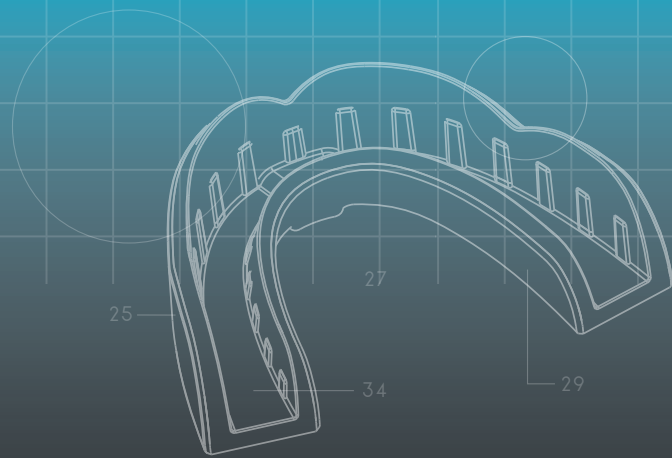

26.8

13.34x

$$\arctan z = \frac{1}{2i} \log \left(\frac{1-iz}{1+iz} \right)$$

THE WORLD'S FIRST MAGNETIC TETHERED MOUTHGUARD

TWG Mouthguard and Magnetic Base

ENDORSED BY DENTISTS AND PROFESSIONAL ATHLETES

All-Pro LB NaVorro Bowman