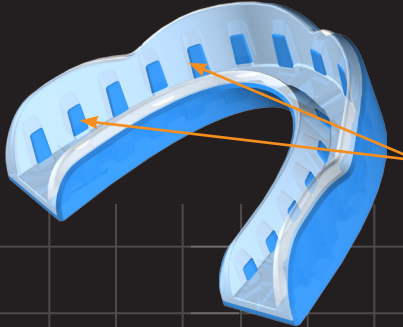

PERFORMANCE SOLUTIONS FOR EVERY ATHLETE

TWG's sleek design allows for better comfort, speech and airway exchange. The one of a kind self-aligning system allows for a better fit, "custom feel" and correct jaw positioning in the TMJ complex. Correct jaw positioning allows for protection against tooth injury, jaw fracture and can even help reduce the incidence of concussions. Proper jaw positioning also allows for better spinal alignment and unlocks the athlete's true performance by increasing balance, agility, strength and stamina.

Unique arch fit allows for better fit, comfort and protection.

Patented durable exoskeleton reduces the incidence of tooth, jaw, TMJ and brain injuries.

State-of-the-art blend of EVA/Polyurethane offers shock absorbing capability and better bonding between layers to resist tear and prolongs the life of the mouthguard

Shock absorbing scaffolds protects the teeth, jaw, and TMJ structures and promotes airway exchange

Vented design allows excess material to flow ensuring complete seating and accurate fit

Patented Self Aligning System (SAS) guarantees accurate fit and uniform thickness for protection