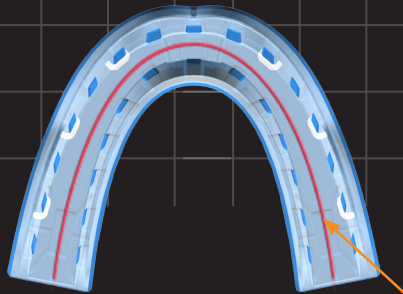

TWG

THE WRIGHTGUARD™

THE WORLD'S FIRST
MAGNETIC TETHERED
MOUTHGUARD
SUPERIOR PROTECTION
FOR ALL SPORTS

WHY WEAR THE TWG - MOUTHGUARD?

Other mouthguards on the market that claim to protect players are often inadequate. They are not thick enough to absorb impacts, fail to facilitate optimal oxygen intake and position the jaw and disc complex incorrectly. As a result, they increase susceptibility to injuries such as tooth fracture, subluxation of the teeth and condyle, concussions and other detrimental long-term effects such as TMD (Temporomandibular Disorders).

With TWG - The Wrightguard's new, advanced technology, athletes young and old can expect better **Prevention**, **Protection** and **Performance**.

THE ULTIMATE IN PROTECTION AND PERFORMANCE

At TWG, our belief is that "form follows function". If the mouth guard is properly fitted, the functionality and performance of the mouth guard will naturally follow. That's why The WrightGuard uses an innovative, athlete-tested boil and bite design.

TWG is engineered by Dental Specialists to unlock your power and potential while protecting your most important asset- your jaw structures and brain. Whether you need protection in contact sports or you just want to improve your game, TWG gives every athlete a protective and performance edge.

PERFORMANCE SOLUTIONS FOR EVERY ATHLETE

TWG's sleek design allows for better comfort, speech and airway exchange. The one of a kind self-aligning system allows for a better fit, "custom feel" and correct jaw positioning in the TMJ complex. Correct jaw positioning allows for protection against tooth injury, jaw fracture and can even help reduce the incidence of concussions. Proper jaw positioning also allows for better spinal alignment and unlocks the athlete's true performance by increasing balance, agility, strength and stamina.