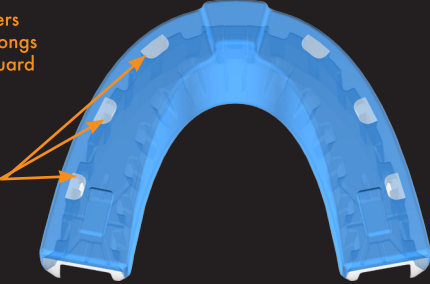

PERFORMANCE SOLUTIONS FOR EVERY ATHLETE

TWG's sleek design allows for better comfort, speech and airway exchange. The one of a kind self-aligning system allows for a better fit, "custom feel" and correct jaw positioning in the TMJ complex. Correct jaw positioning allows for protection against tooth injury, jaw fracture and can even help reduce the incidence of concussions. Proper jaw positioning also allows for better spinal alignment and unlocks the athlete's true performance by increasing balance, agility, strength and stamina.

Unique arch fit allows for better fit, comfort and protection.

Patented durable exoskeleton reduces the incidence of tooth, jaw, TMJ and brain injuries.

State-of-the-art blend of EVA/Polyurethane offers shock absorbing capability and better bonding between layers to resist tear and prolongs the life of the mouthguard

Shock absorbing scaffolds protects the teeth, jaw, and TMJ structures and promotes airway exchange

Vented design allows excess material to flow ensuring complete seating and accurate fit

Patented Self Aligning System (SAS) guarantees accurate fit and uniform thickness for protection