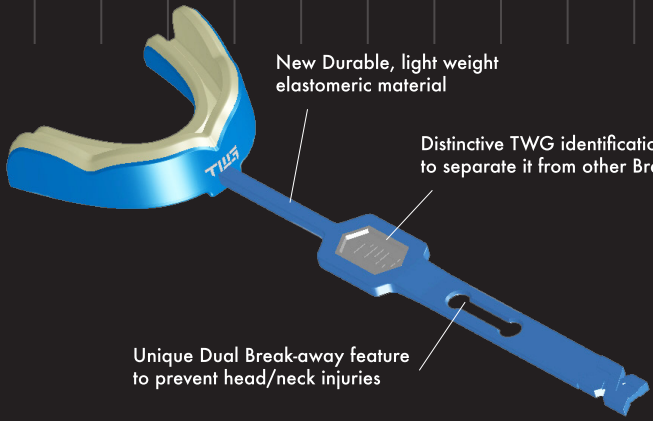

TWG XTREME + BREAK AWAY STRAP

New Durable, light weight elastomeric material

Distinctive TWG identification badge to separate it from other Brands!

Unique Dual Break-away feature to prevent head/neck injuries

MAGNETIC GUARD + TETHER BASE

FOR ALL SPORTS